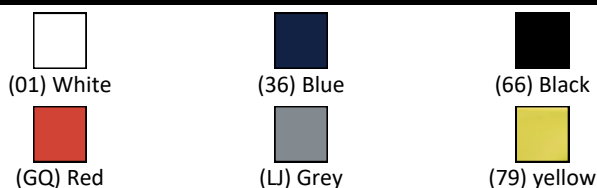

FINISH OPTIONS