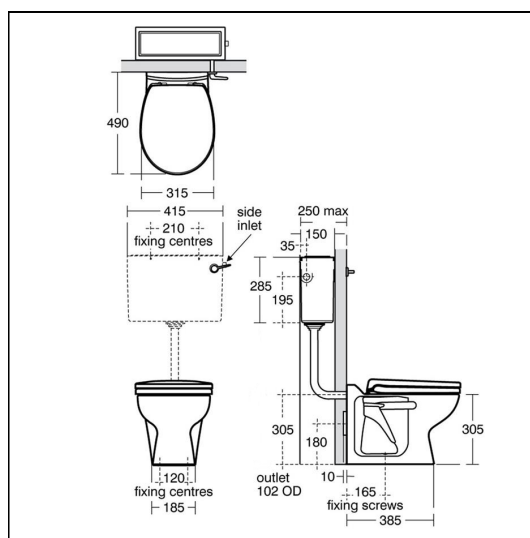

Contour 21 Back To Wall /CC WC Pan 305mm high

ILLUSTRATED

- S3046** Contour 21 schools 305mm back to wall and close coupled WC pan with horizontal outlet
- S3617** Conceala 2 4.5 or 6 litre cistern, single flush syphon, side supply, internal overflow, plastic flushbend and long CP lever
- S4057** Contour 21 toilet seat only for 305mm high bowls, bottom fixing hinges
- S9101** Domex screws (pair)

OPTIONS

- S3640** Conceala 2 4.5 litre cistern, single flush valve, side supply, internal overflow and alternative height plastic flushbends
- S3599** Sensorflow 21 WC flushing device, panel mounted sensor complete with concealed valve and 4 or 4.5 litre duct cistern
- S3643** Conceala 2 4.5/3 or 4/2.6 litre cistern, dual flush valve, side supply, internal overflow, alternative height plastic flushbends, no flushplate/button
- S4056** Contour 21 toilet seat and cover for 305mm high bowls, bottom fixing hinges
- S4513** Palm push button pneumatic, stainless steel for 31mm maximum thickness partition
- S4305** Panekta outlet connector to convert horizontal outlet wcs to P trap
- S4300** Panekta outlet connector to convert horizontal outlet wcs to S or turned P trap

ILLUSTRATED PRODUCT DETAILS

Weights

- S3046** 15.00 KG
- S3617** 3.00 KG
- S4057** 1.20 KG
- S9101** 0.22 KG

Materials

- S3046** Vitreous China
- S3617** Plastic
- S4057** Plastic
- S9101** Metal

Finishes

- S3046** White (01)
- S3617** Neutral / No Finish (67)
- S4057** White (01)
- S9101** White (01)

S3599(67)

S3643(67)

FEATURES

Contour 21 Back To Wall /CC WC Pan 305mm high

Special Notes

Please see flushplate section for full finish/colour options.